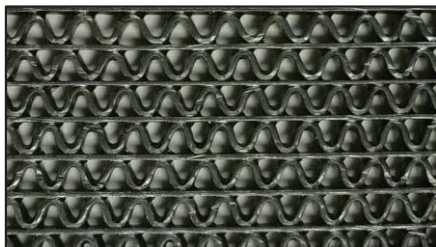

(W: 1.22m L: 15m, Thickness: 5mm)

S Type
Brown

S Type
Red

S Type
Green

S Type
Grey

S Type
Black

S Type
Blue

Door Mat

Collection

PVC Coil Mat B Type

(W: 1.22m L: 12m, Thickness: 12mm)

Spachetti Mat Type
B Beige 55

Spachetti Mat Type
B Black 09

Spachetti Mat Type
B Blue 63

Spachetti Mat Type
B Brown 05

Spachetti Mat Type
B Green 17