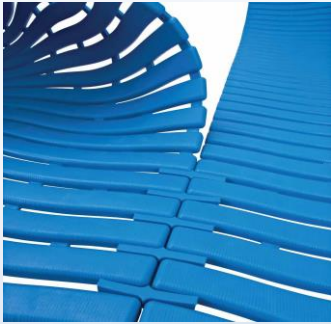

Wet Area Mat Collection

Pool mats from Finland

(W: 60cm L: 15m)

Two rolls/mats can be connected together with special connectors.

Durable, safe and recyclable

The SoftStep mat is ideal for use in bathrooms and dressing rooms where mats should stay in place and feel comfortable even to a bare foot. Carrying an antibacterium protection, SoftStep can be cleaned easily and its structure facilitates the removal of water. The mat withstands temperature fluctuations and everyday wear and tear. You can also shape and cut it to suit its purpose. SoftStep is available in bright colours that match other furnishings.

Softstep Poolmat Red
696

Softstep Poolmat R-Green
693

Softstep Poolmat LT Blue
691

Softstep Poolmat Yellow
689

Softstep Poolmat Turquoise
692

Softstep Poolmat Blue
780

Wet Area Mat

Collection

PVC Coil Mat Z Type

(W: 1.22m L: 12m, Thickness: 7mm)

Z Type
Black

Z Type
Green

Z Type
Grey

Z Type
Blue

Z Type
Red

PVC Coil Mat S Type

(W: 1.22m L: 15m, Thickness: 5mm)

S Type
Brown

S Type
Red

S Type
Green

S Type
Grey

S Type
Black

S Type
Blue

Door Mat