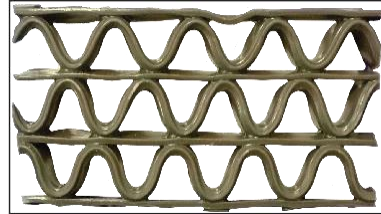

PVC Coil Mat Z Type

(W: 1.22m L: 12m, Thickness: 7mm)

Z Type
Black

Z Type
Green

Z Type
Grey

Z Type
Blue

Z Type
Red

PVC Coil Mat S Type

(W: 1.22m L: 15m, Thickness: 5mm)

S Type
Brown

S Type
Red

S Type
Green

S Type
Grey

S Type
Black

S Type
Blue

Door Mat