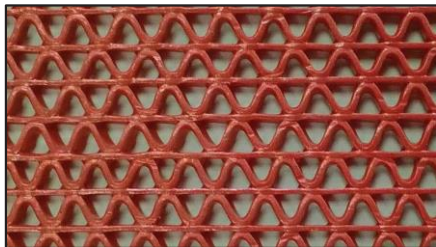

Wet Area Mat Collection

Pool mats from Finland

(W: 60cm L: 15m)

Two rolls/mats can be connected together with special connectors.

Durable, safe and recyclable

The SoftStep mat is ideal for use in bathrooms and dressing rooms where mats should stay in place and feel comfortable even to a bare foot. Carrying an antibacterium protection, SoftStep can be cleaned easily and its structure facilitates the removal of water. The mat withstands temperature fluctuations and everyday wear and tear. You can also shape and cut it to suit its purpose. SoftStep is available in bright colours that match other furnishings.

PVC Coil Mat Z Type

(W: 1.22m L: 12m, Thickness: 7mm)

Z Type
Black

Z Type
Green

Z Type
Grey

Z Type
Blue

Z Type
Red

PVC Coil Mat S Type

(W: 1.22m L: 15m, Thickness: 5mm)

S Type
Brown

S Type
Red

S Type
Green

S Type
Grey

S Type
Black

S Type
Blue

Door Mat