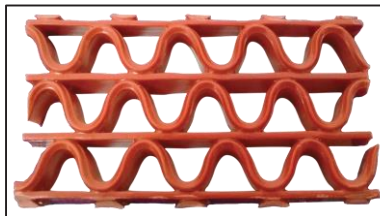

PVC Coil Mat Z Type

(W: 1.22m L: 12m, Thickness: 7mm)

Z Type
Black

Z Type
Green

Z Type
Grey

Z Type
Blue

Z Type
Red

PVC Coil Mat S Type

(W: 1.22m L: 15m, Thickness: 5mm)

S Type
Brown

S Type
Red

S Type
Green

S Type
Grey

S Type
Black

S Type
Blue

Door Mat