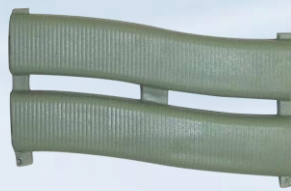

Softstep Poolmat R-Green
693