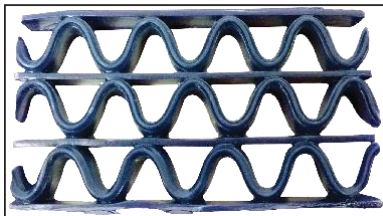

PVC Coil Mat Z Type

(W: 1.22m L: 12m, Thickness: 7mm)

Z Type
Black

Z Type
Green

Z Type
Grey

Z Type
Blue

Z Type
Red

PVC Coil Mat S Type

(W: 1.22m L: 15m, Thickness: 5mm)

S Type
Brown

S Type
Red

S Type
Green

S Type
Grey

S Type
Black

S Type
Blue

Door Mat