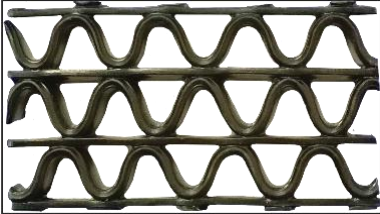

Wet Area Mat Collection

Pool mats from Finland

(W: 60cm L: 15m)

Two rolls/mats can be connected together with special connectors.

Durable, safe and recyclable

The SoftStep mat is ideal for use in bathrooms and dressing rooms where mats should stay in place and feel comfortable even to a bare foot. Carrying an antibacterium protection, SoftStep can be cleaned easily and its structure facilitates the removal of water. The mat withstands temperature fluctuations and everyday wear and tear. You can also shape and cut it to suit its purpose. SoftStep is available in bright colours that match other furnishings.

Softstep Poolmat Red
696

Softstep Poolmat R-Green
693

Softstep Poolmat LT Blue
691

Softstep Poolmat Yellow
689

Softstep Poolmat Turquoise
692

Softstep Poolmat Blue
780

Wet Area Mat

Collection

PVC Coil Mat Z Type

(W: 1.22m L: 12m, Thickness: 7mm)

Z Type
Black

Z Type
Green

Z Type
Grey

Z Type
Blue

Z Type
Red

PVC Coil Mat S Type

(W: 1.22m L: 15m, Thickness: 5mm)

S Type
Brown

S Type
Red

S Type
Green

S Type
Grey

S Type
Black

S Type
Blue

Door Mat