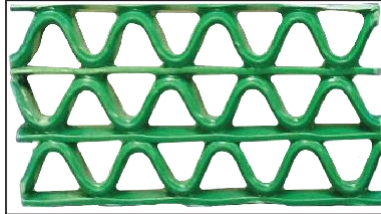

Wet Area Mat Collection

Pool mats from Finland

(W: 60cm L: 15m)

Two rolls/mats can be connected together with special connectors.

Durable, safe and recyclable

The SoftStep mat is ideal for use in bathrooms and dressing rooms where mats should stay in place and feel comfortable even to a bare foot. Carrying an antibacterium protection, SoftStep can be cleaned easily and its structure facilitates the removal of water. The mat withstands temperature fluctuations and everyday wear and tear. You can also shape and cut it to suit its purpose. SoftStep is available in bright colours that match other furnishings.

Softstep Poolmat Red
696

Softstep Poolmat R-Green
693

Softstep Poolmat LT Blue
691

Softstep Poolmat Yellow
689

Softstep Poolmat Turquoise
692

Softstep Poolmat Blue
780

Wet Area Mat

Collection

PVC Coil Mat Z Type

(W: 1.22m L: 12m, Thickness: 7mm)

Z Type
Black

Z Type
Green

Z Type
Grey

Z Type
Blue

Z Type
Red

PVC Coil Mat S Type

(W: 1.22m L: 15m, Thickness: 5mm)

S Type
Brown

S Type
Red

S Type
Green

S Type
Grey

S Type
Black

S Type
Blue

Door Mat