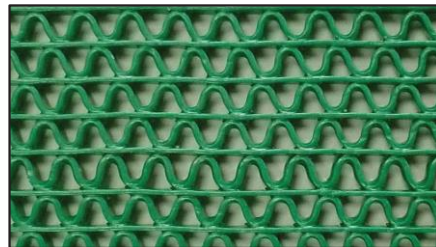

Wet Area Mat Collection

Pool mats from Finland

(W: 60cm L: 15m)

Two rolls/mats can be connected together with special connectors.

Durable, safe and recyclable

The SoftStep mat is ideal for use in bathrooms and dressing rooms where mats should stay in place and feel comfortable even to a bare foot. Carrying an antibacterium protection, SoftStep can be cleaned easily and its structure facilitates the removal of water. The mat withstands temperature fluctuations and everyday wear and tear. You can also shape and cut it to suit its purpose. SoftStep is available in bright colours that match other furnishings.

PVC Coil Mat Z Type

(W: 1.22m L: 12m, Thickness: 7mm)

Z Type
Black

Z Type
Green

Z Type
Grey

Z Type
Blue

Z Type
Red

PVC Coil Mat S Type

(W: 1.22m L: 15m, Thickness: 5mm)

S Type
Brown

S Type
Red

S Type
Green

S Type
Grey

S Type
Black

S Type
Blue

Door Mat

Collection

PVC Coil Mat B Type

(W: 1.22m L: 12m, Thickness: 12mm)

Spachetti Mat Type
B Beige 55

Spachetti Mat Type
B Black 09

Spachetti Mat Type
B Blue 63

Spachetti Mat Type
B Brown 05

Spachetti Mat Type
B Green 17